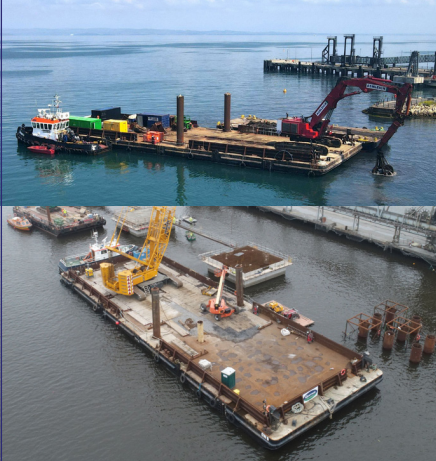

# Coastworks workboats, tugs & barges

Coastworks Operations Ltd  
8 Allanton Park Terrace  
Fairlie, Ayrshire, KA29 0AW

**Our CW-6 barge has finished a long term contract & is now being offered for sale.**

The barge is 55m x 18m x 3m with 1,300t deck cargo capacity. 2no. 21m long, 1,020mm diameter, 25mm wall thickness spudlegs. Concrete & steel reinforced deck & sidewalls make it ideal for transporting rock/stone. BV class currently suspended. Offered as is where is (Clyde) for £450,000