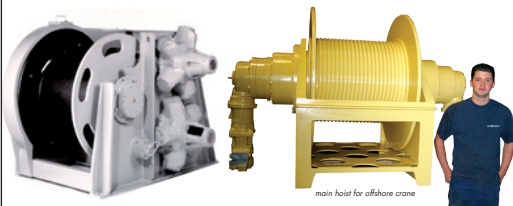

SPARE PARTS FOR:

DMN | Van der Giessen and Uuiden Winches

Mentech B.V.

Koperweg 11 Unit i • 2401 LH Alphen aan de Rijn
The Netherlands

Tel: +31 (0)172 241144 • Email: info@mentech.nl

Website: www.mentech.nl / www.mentech.eu

LEMANS NEDERLAND B.V.

FOR ALL YOUR HOISTING, MOORING, LIFTING AND TOWING SOLUTIONS

We can supply you with a.o.: manual, electrical, fuel and hydraulic driven winches, windlasses and capstans; roller, pedestal, and sheave fairleads, panama chocks, Ship anchors; complete towing and mooring systems to aid dredging salvage and fishing industries for hire or sale.